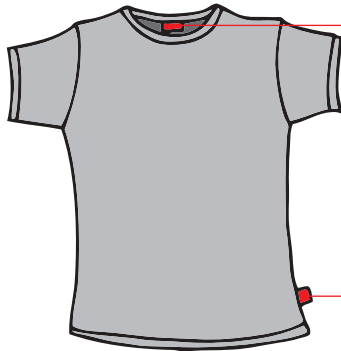

# Technical info

**RESPIRO**<sup>®</sup>  
ADRENALIN & OUTDOOR WEAR

Figure

front

**Product:** MONO  
**Sex:** WOMAN

Woven label

Woven label

back

Classic sleeves

Measurement table (cm)

	S	M	L	XL
Collar width	15	17,5	18	19
Shoulder width	10	10	11	11
Armhole straight	21,5	22,5	23	23
Chest width	39	41	44	46
Waist width	37	38	41	43
Hip width	40	42	45	47
Sleeve length	13	13	13,5	13,5
Sleeve opening	13	14	15	16
Center back length	54	56	58	60
Total length	58	60	62	64