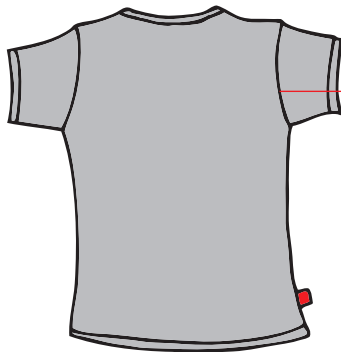

# Technical info

**RESPIRO**<sup>®</sup>  
ADRENALIN & OUTDOOR WEAR

Figure

front

**Product:** MONO  
**Sex:** WOMAN

Woven label

Woven label

back

Classic sleeves

Measurement table (cm)

	S	M	L	XL
Collar width	15	17,5	18	19
Shoulder width	10	10	11	11
Armhole straight	21,5	22,5	23	23
Chest width	39	41	44	46
Waist width	37	38	41	43
Hip width	40	42	45	47
Sleeve length	13	13	13,5	13,5
Sleeve opening	13	14	15	16
Center back length	54	56	58	60
Total length	58	60	62	64